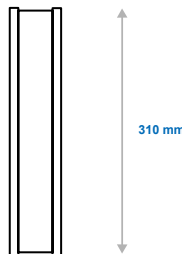

Emergency Exit Luminaires

OMEGA

Approximate Dimensions:

Height: 310 mm

Length: 310 mm

General Data:

Construction:

Body Frame GRP (Glass Reinforced Plastic) Frame with Galvanized Hanging Bolts

Lens Tempered Glass Lens

Ballast Available with low loss Magnetic or High Efficiency Electronic

IP Rating IP44

Typical

Applications:

Indication of emergency exits Office's Buildings Schools etc.

Front View:

310 mm

Side View:

310 mm

65 mm

Emergency Exit Luminaires

OMEGA

Options:

- .../CCG (Magnetic Ballast)
- .../ECG (Electronic Ballast)
- .../EMG (Emergency Gear)
- .../EXIT (Exit display)
- .../RMAN (Running man display)

Product Information:

Product Code	LampWatt's	H (mm)	L (mm)	W (mm)	(Kg)
OMG-209CFL	2 x 9W	310	310	65	3.5

Complete your Project:

Please select the items you require and we will be in touch

Cables and Wires: